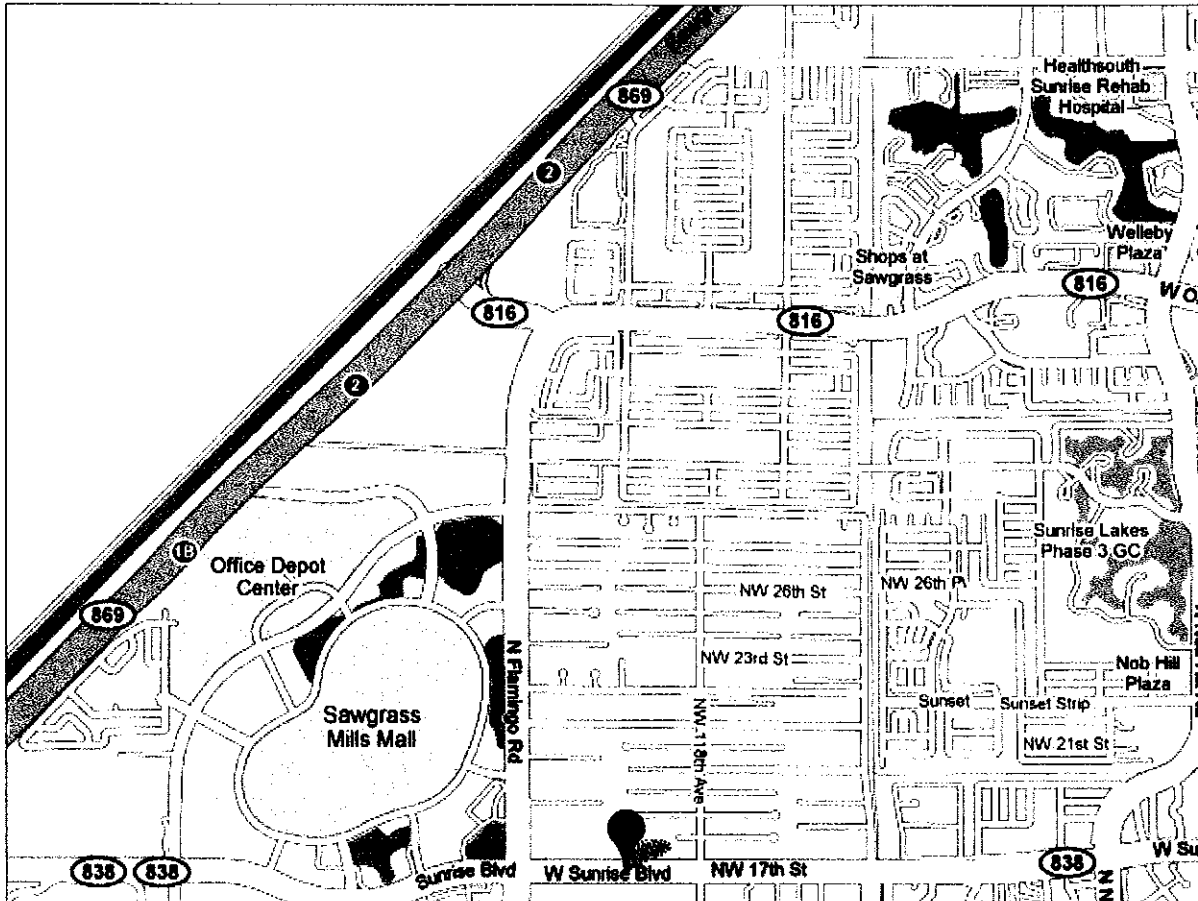

## 12050 West Sunrise Boulevard, Plantation, Florida

**From Florida West Coast** Take I-75 and I-595 East to Flamingo Drive; Go North on Flamingo Drive to Sunrise Blvd; Go a block East, past Dennys, to Volunteer Park Center.

**From Palm Beach, Boca Raton and North Broward** Take SAWGRESS EXPRESSWAY (ToLL) to SUNRISE BLVD EXIT. Go East on Sunrise Blvd. to Volunteer Park Center.

**From the South:** Take University Drive North to Sunrise Blvd. go West to Volunteer Park Center.

## 12050 West Sunrise Boulevard, Plantation, Florida